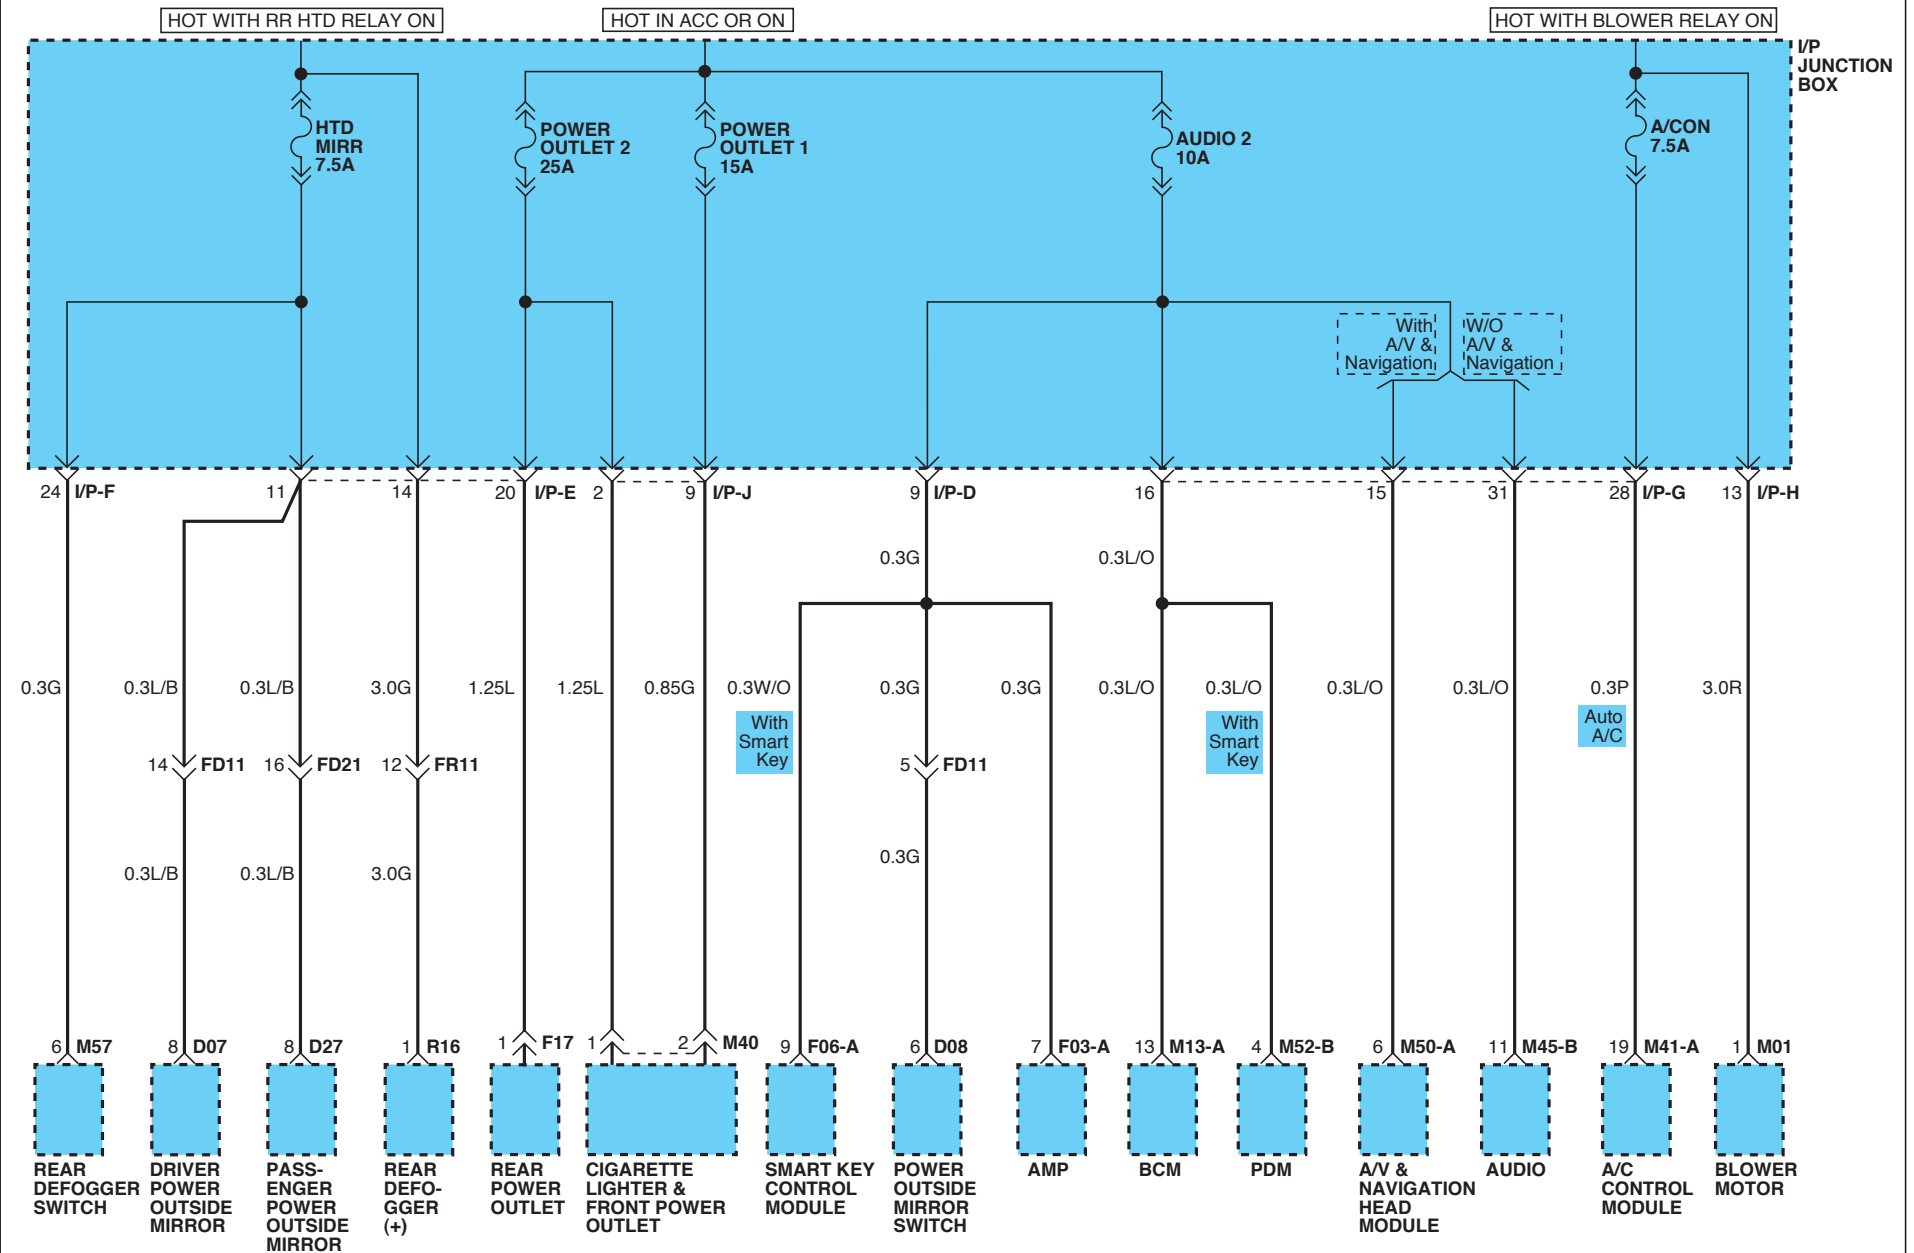

# Passenger Compartment Fuse Details (1)

SD120-1

# Passenger Compartment Fuse Details (2)

SD120-2

# Passenger Compartment Fuse Details (4)

SD120-4

# Passenger Compartment Fuse Details (5)

SD120-5